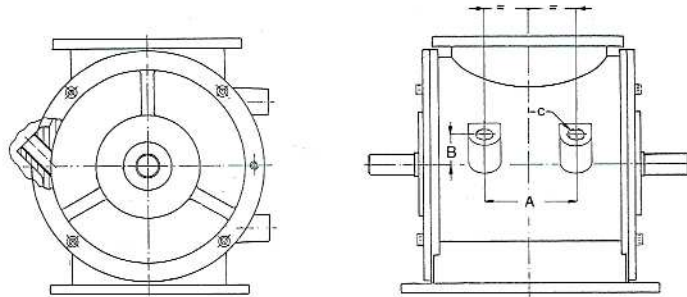

VPS/VPR180÷270

VPS/VPR300÷400

SF/RS180÷600

VALVOLA TIPO VALVE TYPE ÉCLUSE TYPE SCHLEUSE TYP	A	B	C	N.Fori hole N. N.trous Loch nr.
VPS/VPR180	---	25	3/4 gas	1
VPS/VPR230	---	27	3/4 gas	1
VPS/VPR270	---	31	3/4 gas	1
VPS/VPR300	130	31	3/4 gas	2
VPS/VPR350	208	42	1 gas	2
VPS/VPR400	210	42	1 gas	2
RS/SF180	119	29	3/4 gas	2
RS/SF230	131	29	3/4 gas	2
RS/SF270	145	31	3/4 gas	2
RS/SF300	182	31	3/4 gas	2
RS/SF350	249	42	1 gas	2
RS/SF450	270	42	1 gas	2
RS/SF600	360	83	1-1/2 gas	2