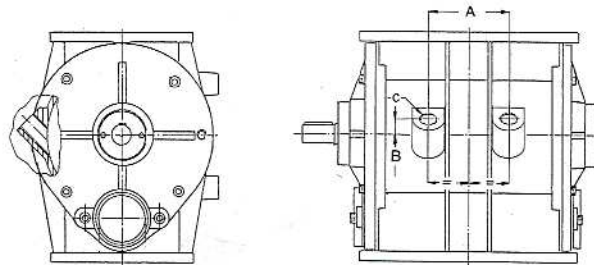

VPS/VPR180÷270

VPS/VPR300÷400

SF/RS180÷600

VALVOLA TIPO VALVE TYPE ÉCLUSE TYPE SCHLEUSE TYP	A	B	C	N.Fori hole N. N.trous Loch nr.
VPS/VPR180	---	25	3/4 gas	1
VPS/VPR230	---	27	3/4 gas	1
VPS/VPR270	---	31	3/4 gas	1
VPS/VPR300	130	31	3/4 gas	2
VPS/VPR350	208	42	1 gas	2
VPS/VPR400	210	42	1 gas	2
RS/SF180	119	29	3/4 gas	2
RS/SF230	131	29	3/4 gas	2
RS/SF270	145	31	3/4 gas	2
RS/SF300	182	31	3/4 gas	2
RS/SF350	249	42	1 gas	2
RS/SF450	270	42	1 gas	2
RS/SF600	360	83	1-1/2 gas	2